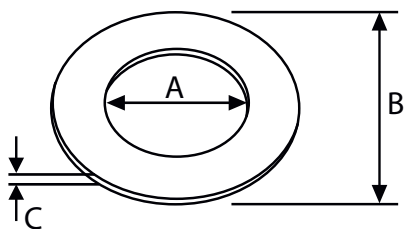

- Шайби
- Ring DIN 125A
- Ring DIN 125A

Шайби тип WAS

	Размери		
	A [mm]	B [mm]	C [mm]
WAS M6	6	11	1,6
WAS M8	8	15	1,6
WAS M10	10	19	2